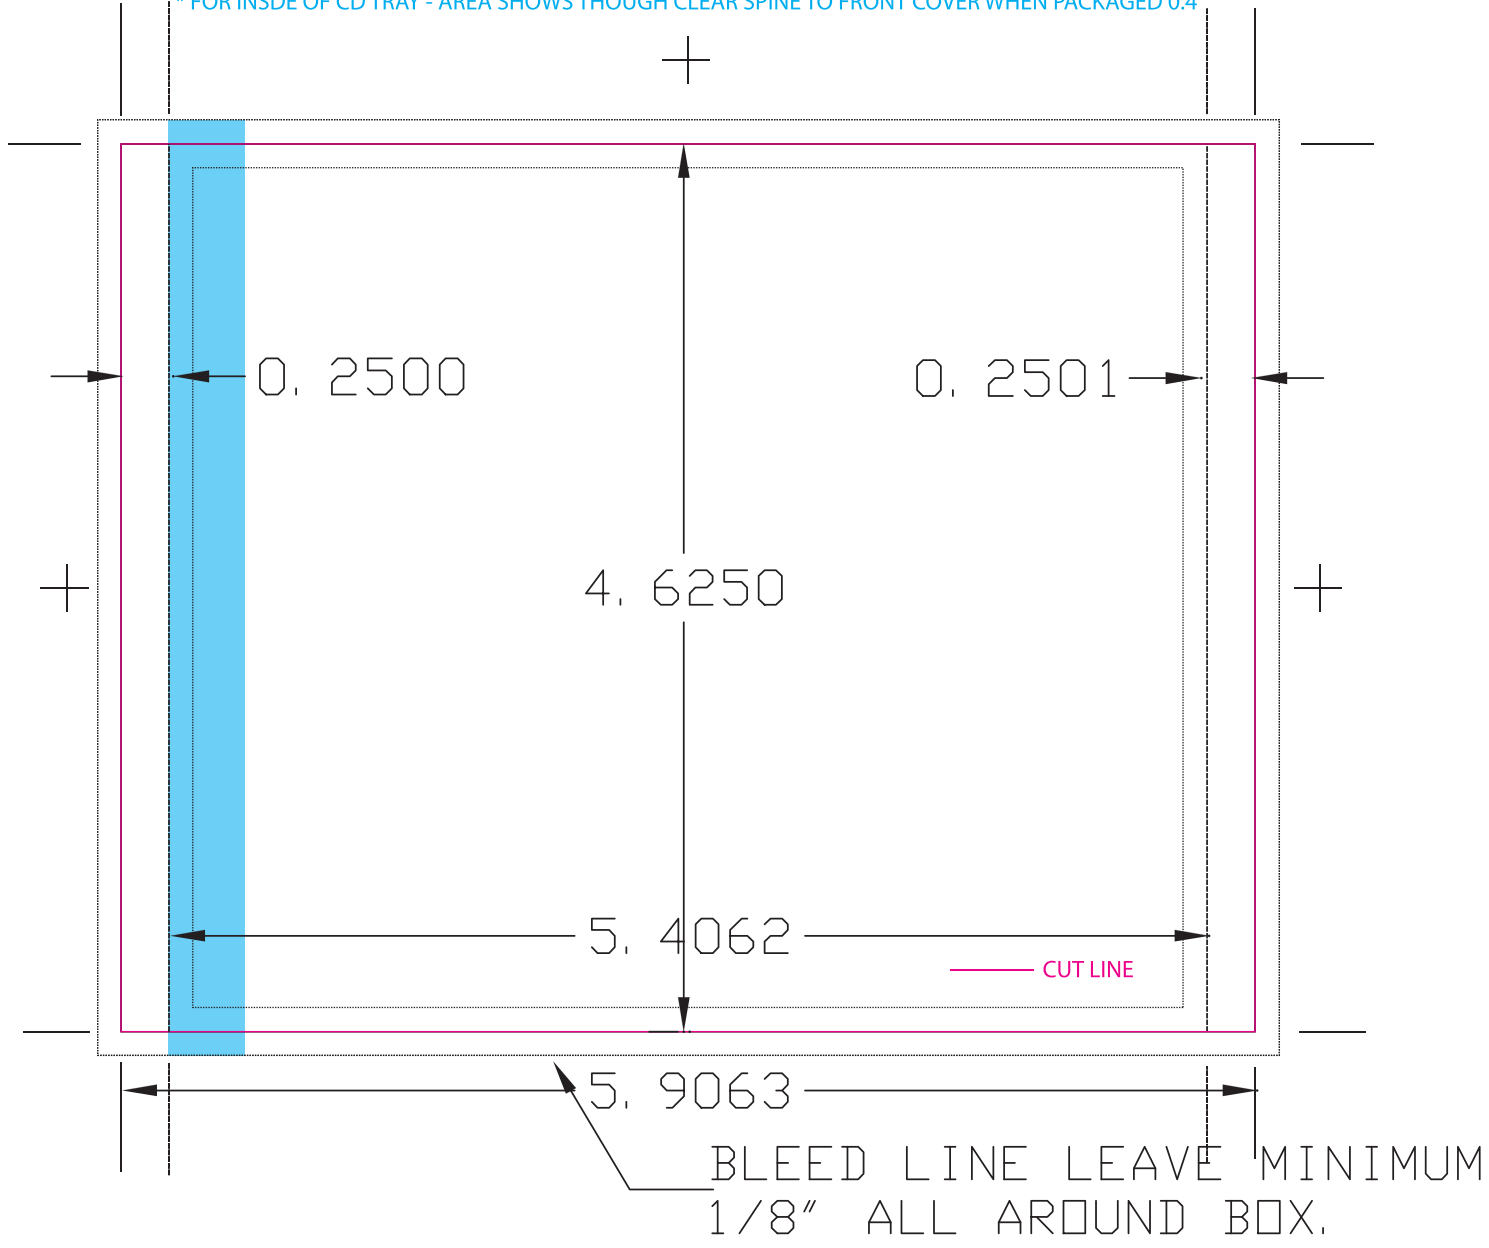

* FOR INSIDE OF CD TRAY - AREA SHOWS THOUGH CLEAR SPINE TO FRONT COVER WHEN PACKAGED 0.4"

PRINTED SIDE

DESIGN NUMBER **21000 - CD Traycard**