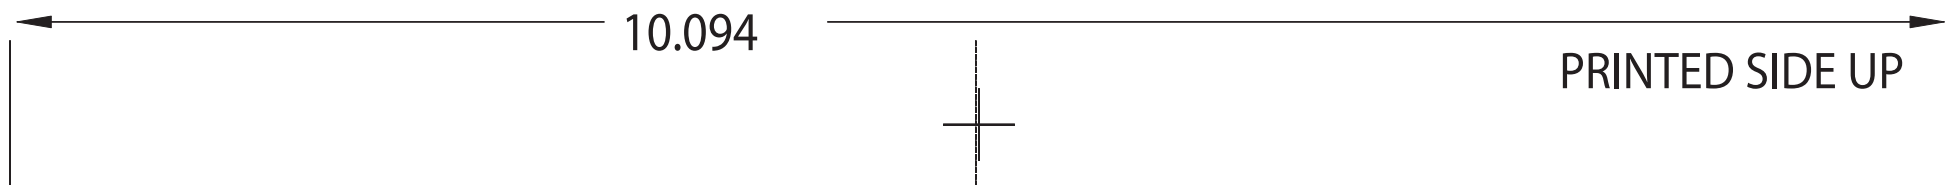

PRINTED SIDE

HEAD FRONT PANEL

4.938

BLEED LINE LEAVE  
MINIMUM 1/8" ALL AROUND

TEXT SAFETY LINE  
PLACE ALL TEXT MINIMUM 1/8" INSIDE CUT LINE

DESIGN  
NUMBER

1000 - 5" Mini CD Jacket